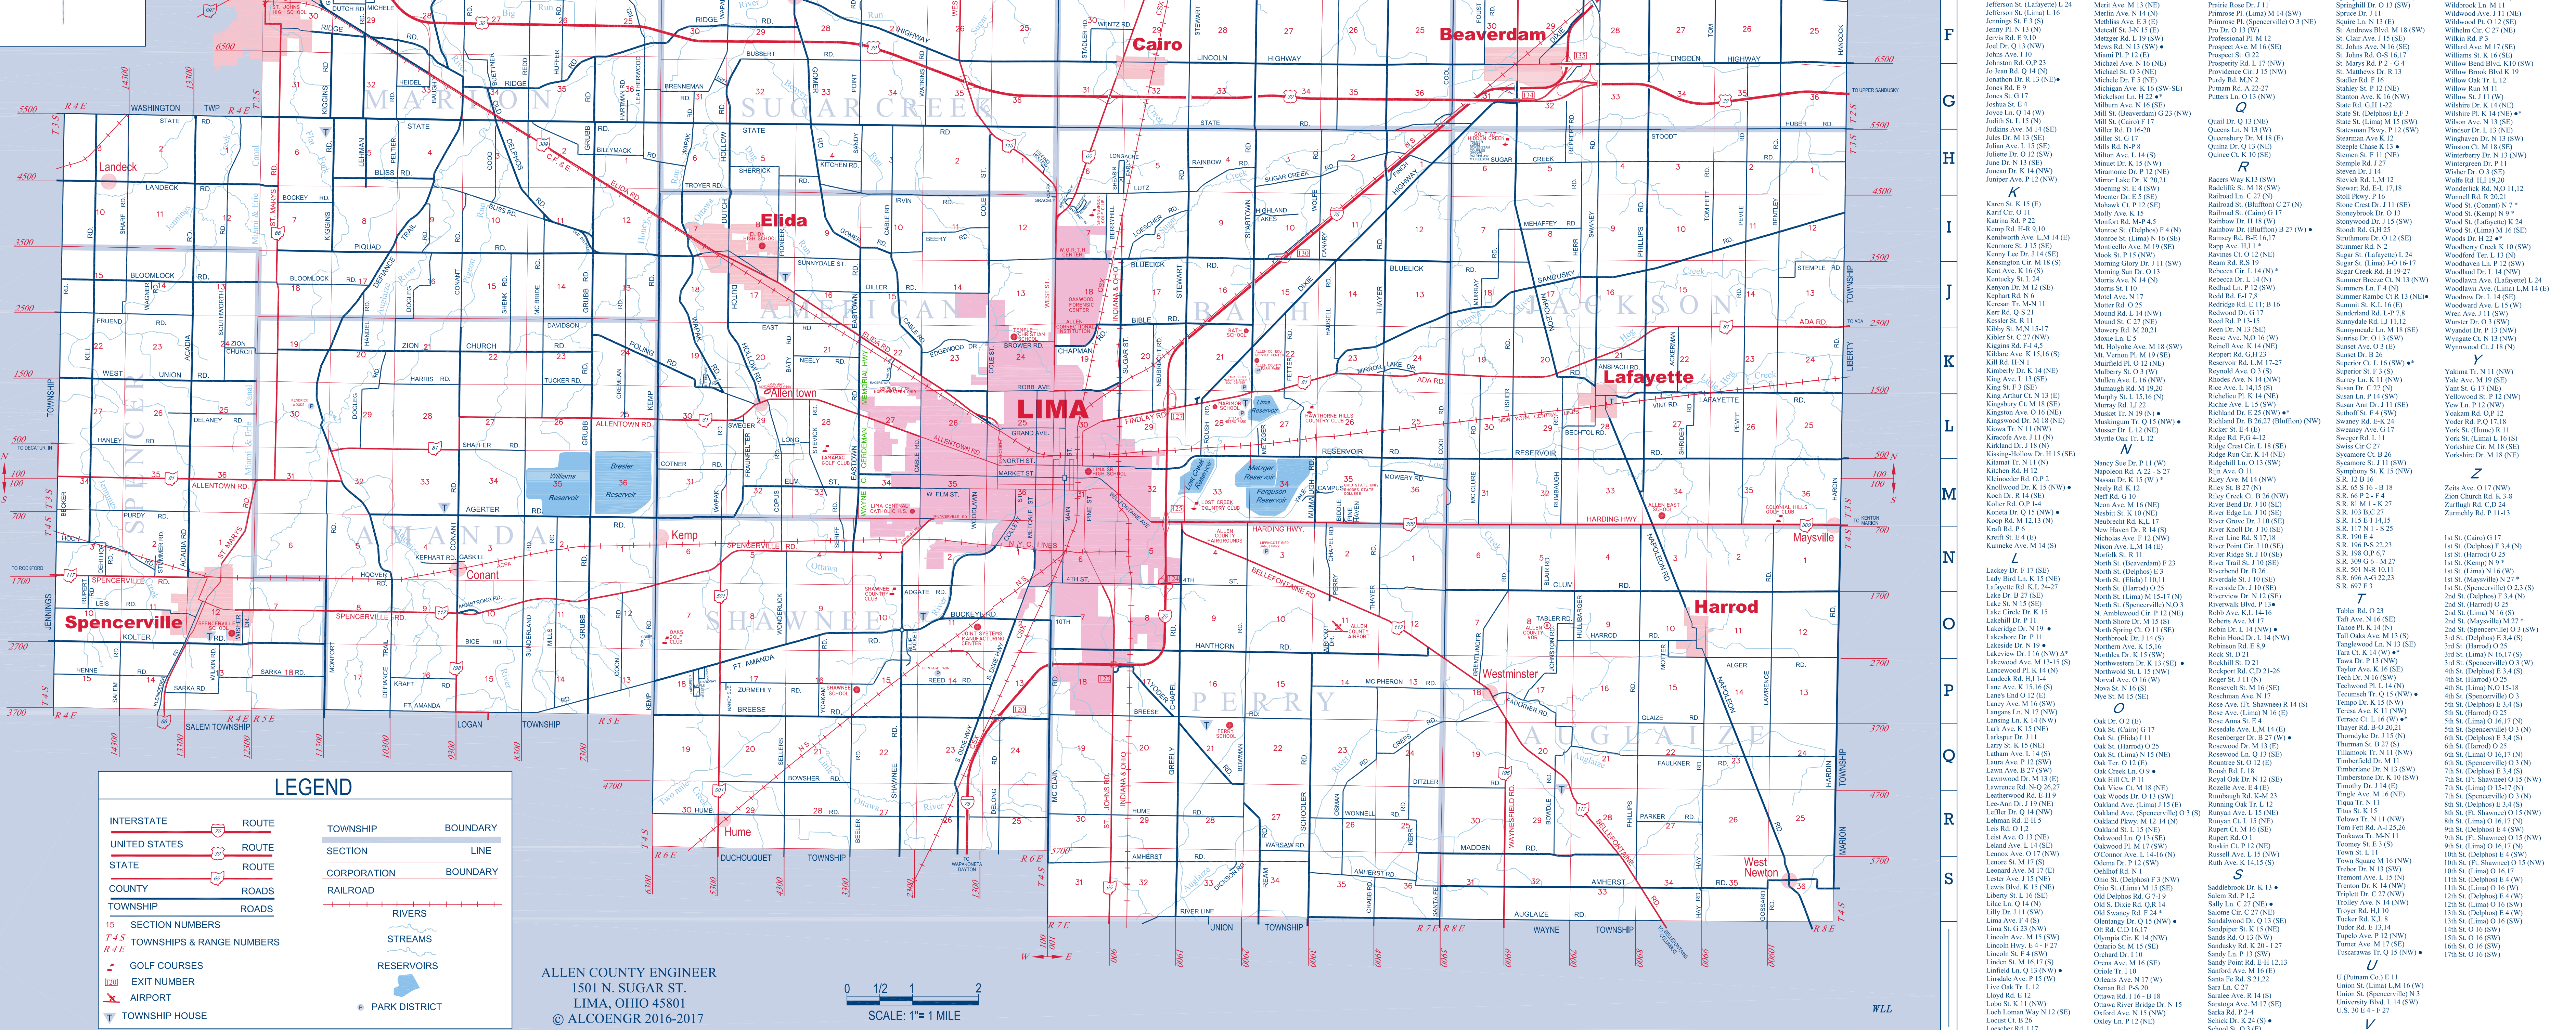

LEGEND

	INTERSTATE ROUTE		TOWNSHIP BOUNDARY
	UNITED STATES ROUTE		SECTION LINE
	STATE ROUTE		CORPORATION BOUNDARY
	COUNTY ROADS		RAILROAD
	TOWNSHIP ROADS		RIVERS
	SECTION NUMBERS		RESERVOIRS
	TOWNSHIPS & RANGE NUMBERS		PARK DISTRICT
	GOLF COURSES		
	EXIT NUMBER		
	AIRPORT		
	TOWNSHIP HOUSE		